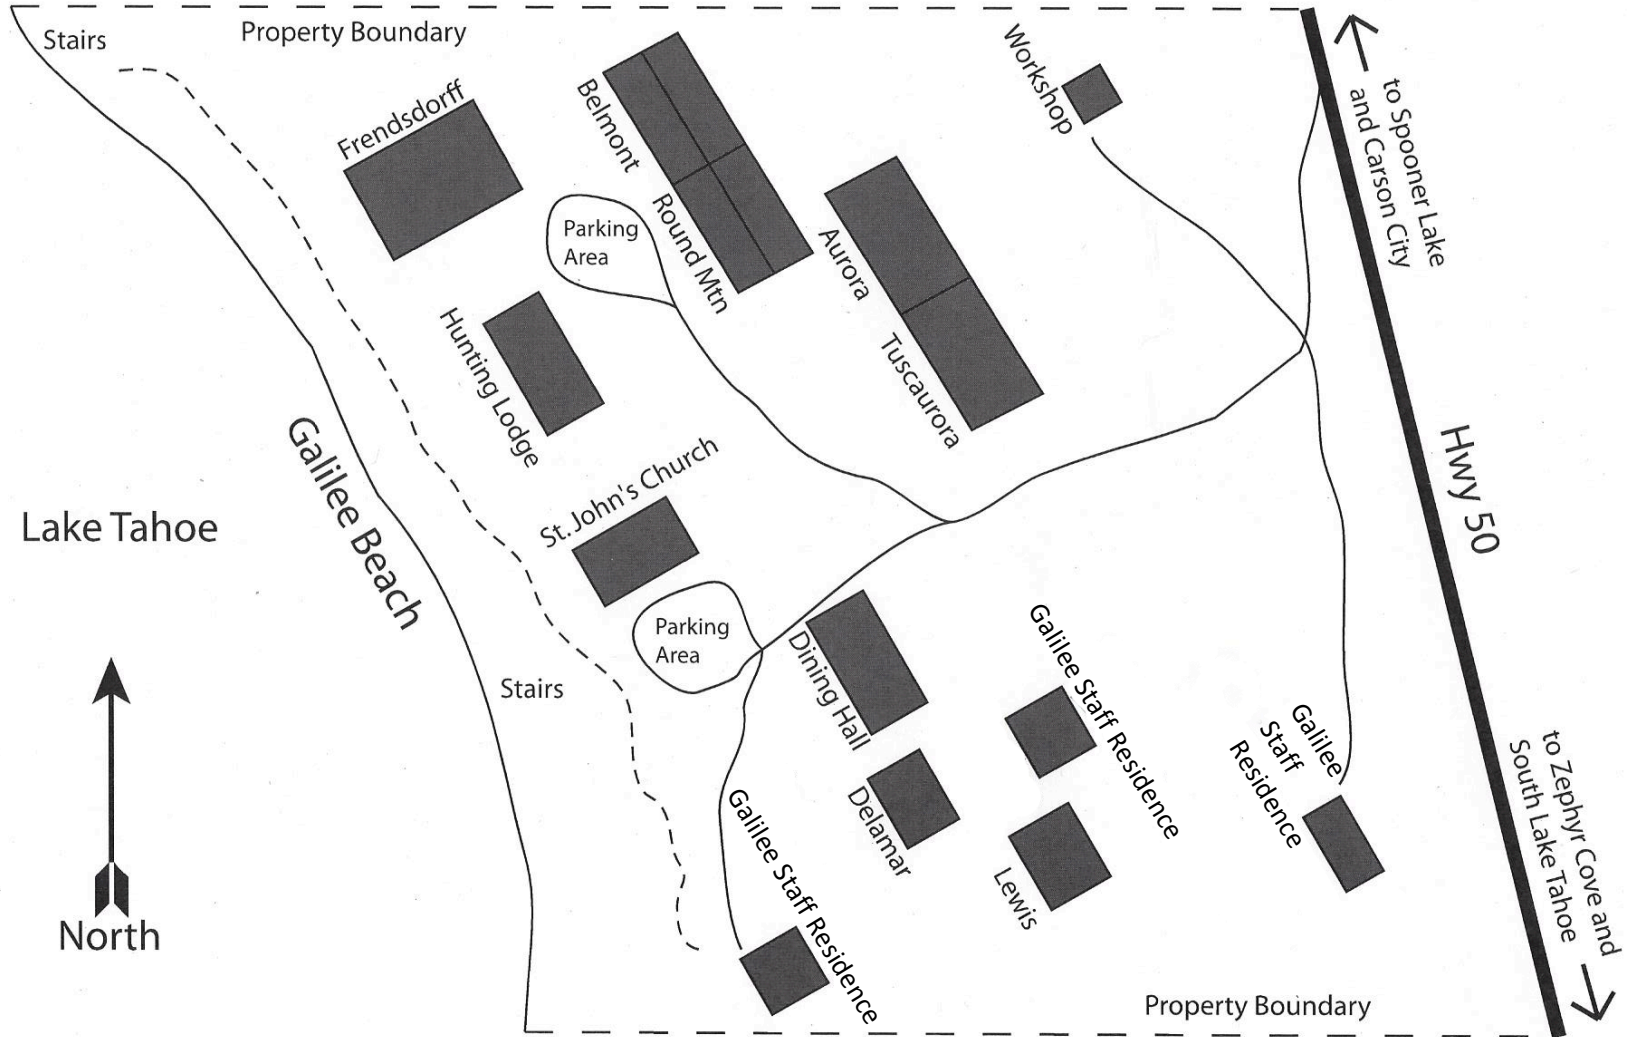

Galilee Guest Map (not to scale)

Cabin Basics See reverse side for detailed floor plans

❖ **Frensdorff** Sleeps 11 in 3 Rooms

❖ **Lewis** Sleeps 7-9 in 2 Rooms

❖ **Delamar** Sleeps 8 in 1 Room

❖ **Belmont** Sleeps 10 in 2 Rooms

❖ **Round Mtn** Sleeps 10 in 2 Rooms

❖ **Aurora** Sleeps 12 in 1 Room

❖ **Tuscarora** Sleeps 10 in 1 Room

Galilee Guest Cabins

Note: Floor plans are not to scale.

Frensdorff

11 Beds

(Downstairs)

(Upstairs)

Lewis

7-9 Beds*

*The Queen bed can be switched for a bunk and a twin bed

Belmont

10 Beds

Round Mountain

10 Beds