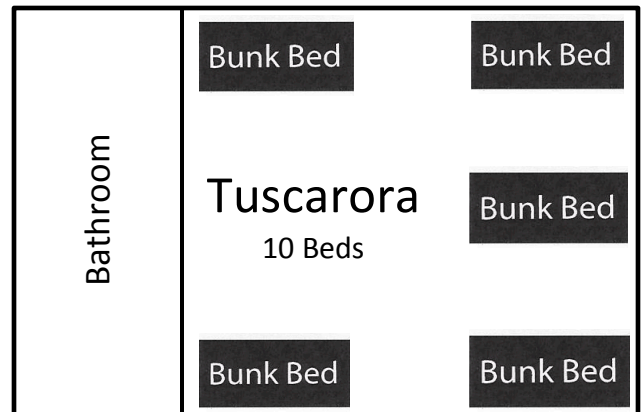

Galilee Guest Map (not to scale)

Cabin Basics See reverse side for detailed floor plans

❖ **Frensdorff** Sleeps 11 in 3 Rooms

❖ **Lewis** Sleeps 7-9 in 2 Rooms

❖ **Delamar** Sleeps 8 in 1 Room

❖ **Belmont** Sleeps 10 in 2 Rooms

❖ **Round Mtn** Sleeps 10 in 2 Rooms

❖ **Aurora** Sleeps 12 in 1 Room

❖ **Tuscarora** Sleeps 10 in 1 Room

Galilee Guest Cabins

Note: Floor plans are not to scale.

Frensdorff

11 Beds

(Downstairs)

(Upstairs)

Lewis

7-9 Beds*

*The Queen bed can be switched for a bunk and a twin bed

Belmont

10 Beds

Round Mountain

10 Beds