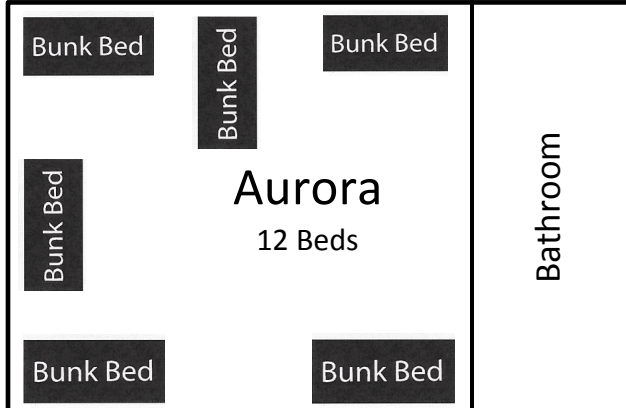

Galilee Guest Map (not to scale)

Cabin Basics See reverse side for detailed floor plans

❖ **Frensdorff** Sleeps 11 in 3 Rooms

❖ **Lewis** Sleeps 7-9 in 2 Rooms

❖ **Delamar** Sleeps 8 in 1 Room

❖ **Belmont** Sleeps 10 in 2 Rooms

❖ **Round Mtn** Sleeps 10 in 2 Rooms

❖ **Aurora** Sleeps 12 in 1 Room

❖ **Tuscarora** Sleeps 10 in 1 Room

Galilee Guest Cabins

Note: Floor plans are not to scale.

Frensdorff

11 Beds

(Downstairs)

(Upstairs)

Lewis

7-9 Beds*

*The Queen bed can be switched for a bunk and a twin bed

Belmont

10 Beds

Round Mountain

10 Beds