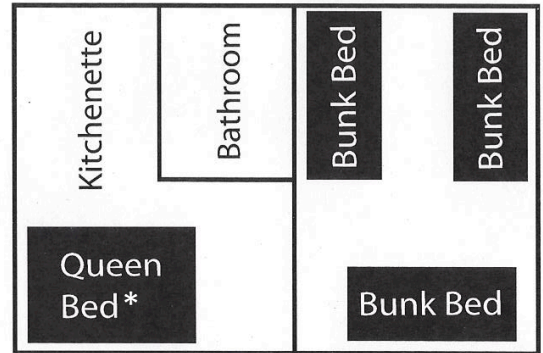

Galilee Guest Map (not to scale)

Cabin Basics See reverse side for detailed floor plans

❖ **Frensdorff** Sleeps 11 in 3 Rooms

❖ **Lewis** Sleeps 7-9 in 2 Rooms

❖ **Delamar** Sleeps 8 in 1 Room

❖ **Belmont** Sleeps 10 in 2 Rooms

❖ **Round Mtn** Sleeps 10 in 2 Rooms

❖ **Aurora** Sleeps 12 in 1 Room

❖ **Tuscarora** Sleeps 10 in 1 Room

Galilee Guest Cabins

Note: Floor plans are not to scale.

Frensdorff

11 Beds

(Downstairs)

(Upstairs)

Lewis

7-9 Beds*

*The Queen bed can be switched for a bunk and a twin bed

Belmont

10 Beds

Round Mountain

10 Beds