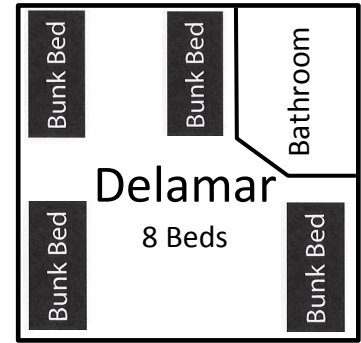

Galilee Guest Map (not to scale)

Cabin Basics See reverse side for detailed floor plans

❖ **Frensdorff** Sleeps 11 in 3 Rooms

❖ **Lewis** Sleeps 7-9 in 2 Rooms

❖ **Delamar** Sleeps 8 in 1 Room

❖ **Belmont** Sleeps 10 in 2 Rooms

❖ **Round Mtn** Sleeps 10 in 2 Rooms

❖ **Aurora** Sleeps 12 in 1 Room

❖ **Tuscarora** Sleeps 10 in 1 Room

Galilee Guest Cabins

Note: Floor plans are not to scale.

Frensdorff

11 Beds

(Downstairs)

(Upstairs)

Lewis

7-9 Beds*

*The Queen bed can be switched for a bunk and a twin bed

Belmont

10 Beds

Round Mountain

10 Beds