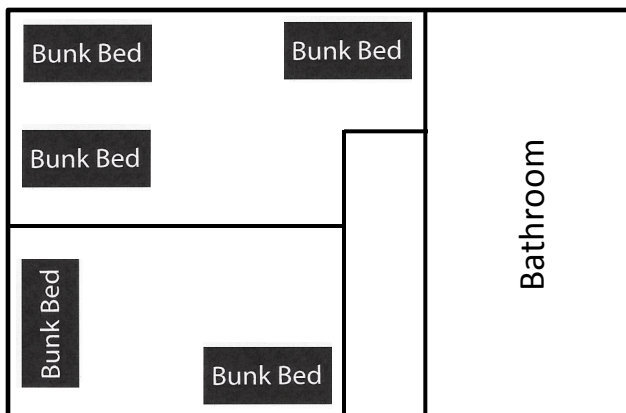

Galilee Guest Map (not to scale)

Cabin Basics See reverse side for detailed floor plans

❖ **Frensdorff** Sleeps 11 in 3 Rooms

❖ **Lewis** Sleeps 7-9 in 2 Rooms

❖ **Delamar** Sleeps 8 in 1 Room

❖ **Belmont** Sleeps 10 in 2 Rooms

❖ **Round Mtn** Sleeps 10 in 2 Rooms

❖ **Aurora** Sleeps 12 in 1 Room

❖ **Tuscarora** Sleeps 10 in 1 Room

Galilee Guest Cabins

Note: Floor plans are not to scale.

Frensdorff

11 Beds

(Downstairs)

(Upstairs)

Lewis

7-9 Beds*

*The Queen bed can be switched for a bunk and a twin bed

Belmont

10 Beds

Round Mountain

10 Beds