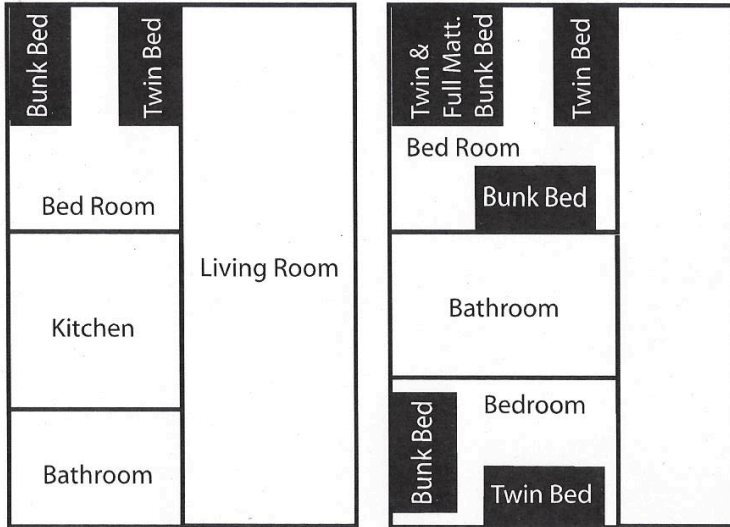

Galilee Guest Map (not to scale)

Cabin Basics See reverse side for detailed floor plans

❖ **Frensdorff** Sleeps 11 in 3 Rooms

❖ **Lewis** Sleeps 7-9 in 2 Rooms

❖ **Delamar** Sleeps 8 in 1 Room

❖ **Belmont** Sleeps 10 in 2 Rooms

❖ **Round Mtn** Sleeps 10 in 2 Rooms

❖ **Aurora** Sleeps 12 in 1 Room

❖ **Tuscarora** Sleeps 10 in 1 Room

Galilee Guest Cabins

Note: Floor plans are not to scale.

Frensdorff

11 Beds

(Downstairs)

(Upstairs)

Lewis

7-9 Beds*

*The Queen bed can be switched for a bunk and a twin bed

Belmont

10 Beds

Round Mountain

10 Beds